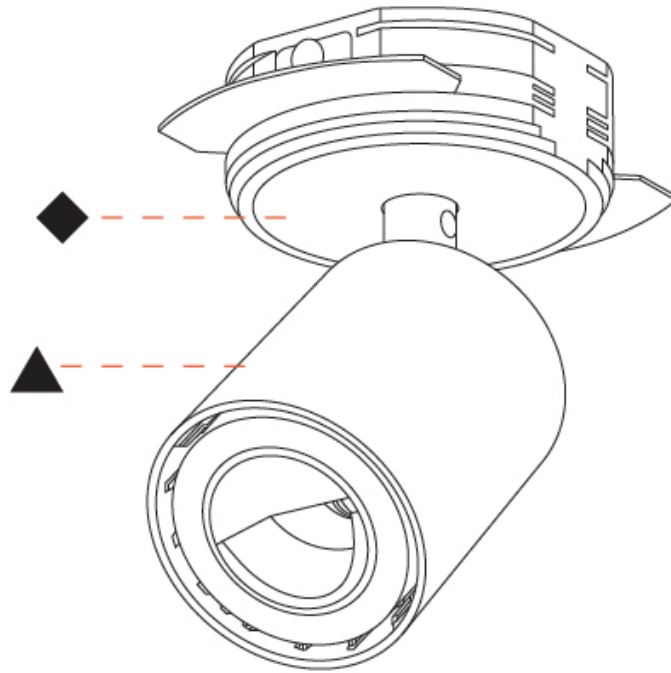

A3D352-

PROJECT

TYPE

SPECIFIER

QUANTITY

DATE