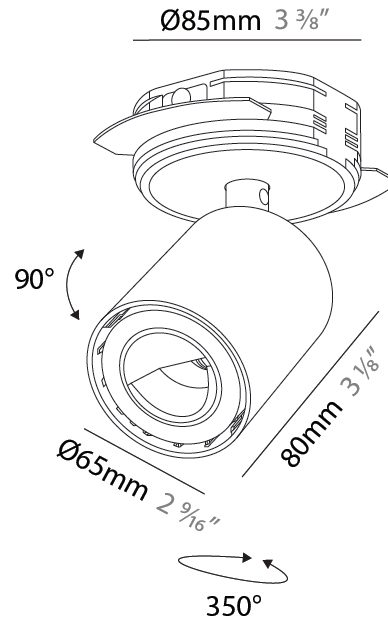

1. To build a product code in our configurator select the specify button on the base model # product page
2. To build a manual product code on this datasheet choose from the options listed below in blue font and add the suffix to the base model #

GENERAL

Series: Oiko Pro In
Subseries: Oiko Pro In
Brand: Prolicht
Division: Architectural
Mounting Type: Trimless
Mounting Location: Ceiling
Subcategory: Wallwash

PHYSICAL

Shape: Cylinder
Diameter (mm): 65
Diameter (in): 2 ⁹/₁₆
Height (mm): 120
Depth (mm): 50
Height (in): 4 ³/₄
Depth (in): 1 ¹⁵/₁₆
Light Distribution: Adjustable / Direct

Fixture Finish: SSR / BKV / CWI / CRY / HAB / UFT / ITA / RUA / FTG / MYG / LOD / PUS / FRO / FUP / KIA / POP / BLS / SPG / MEY / GOH / GUM / CHC / COM / ABZ / JAG / OBR / MOS / ROR

Fixture Material: Aluminum
Cut-out Measurements: 68mm / 2 11/16"

ELECTRICAL

Lamp Type: LED
Input Wattage (W): 14.4
Total Output Wattage (W): 13.1
Driver Included: No
Driver Location: Remote
Driver Type: Constant Current - Universal
Driver Class: Class 2
Input Voltage (V): 120
Constant Current (MA): 700

LED

Number of LEDs: 1
Color Temperature (°K): 2700-6500 Tunable White
Max. Delivered Lumen (lm): 988 - 1162
Nominal Lumen (lm): 1242 - 1460
CRI: >90 CRI
Lamp Life (hrs): 50000

OPTICAL

Adjustability: Rotational 350°; Tilt 90°

RATINGS AND CERTIFICATIONS

Certified By: CSA Certified to UL and CSA Standards
IP rating: IP20

PROJECT
TYPE
SPECIFIER
QUANTITY
DATE