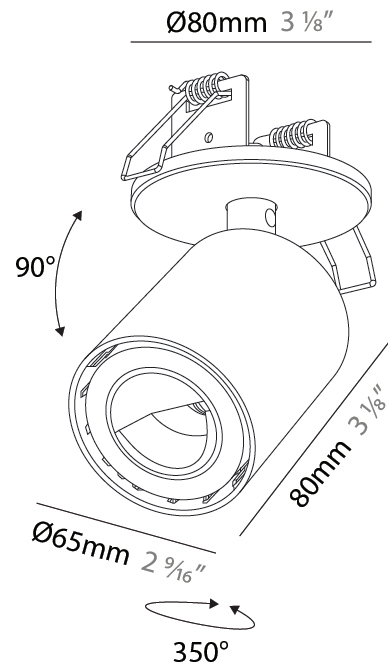

OIKO PRO IN SURFACE

A3D357- -

base number   Finishes (Diamond)   Finishes (Triangle)

1. To build a product code in our configurator select the specify button on the base model # product page
2. To build a manual product code on this datasheet choose from the options listed below in blue font and add the suffix to the base model #

GENERAL

Series: Oiko Pro In
Brand: Prolicht
Division: Architectural
Mounting Type: Surface
Mounting Location: Ceiling
Subcategory: Wallwash

PHYSICAL

Shape: Cylinder
Diameter (mm): 65
Diameter (in): 2 ⁹/₁₆
Height (mm): 120
Depth (mm): 50
Height (in): 4 ³/₄
Depth (in): 1 ¹⁵/₁₆
Light Distribution: Adjustable / Direct
Fixture Finish: SSR / BKV / CWI / CRY / HAB / UFT / ITA / RUA / FTG / MYG / LOD / PUS / FRO / FUP / KIA / POP / BLS / SPG / MEY / GOH / GUM / CHC / COM / ABZ / JAG / OBR / MOS / ROR
Fixture Material: Aluminum
Cut-out Measurements: 68mm / 2 11/16"

ELECTRICAL

Lamp Type: LED
Input Wattage (W): 14.4
Total Output Wattage (W): 13
Driver Included: No
Driver Location: Remote
Driver Type: Constant Current - Universal
Driver Class: Class 2
Input Voltage (V): 120 - 277
Constant Current (MA): 700

LED

Number of LEDs: 1
Color Temperature (°K): 2700-6500 Tunable White
Max. Delivered Lumen (lm): 988 - 1162
Nominal Lumen (lm): 1242 - 1460
CRI: >90 CRI
Lamp Life (hrs): 50000

OPTICAL

Adjustability: Rotational 350°; Tilt 90°

RATINGS AND CERTIFICATIONS

Certified By: CSA Certified to UL and CSA Standards
IP rating: IP20