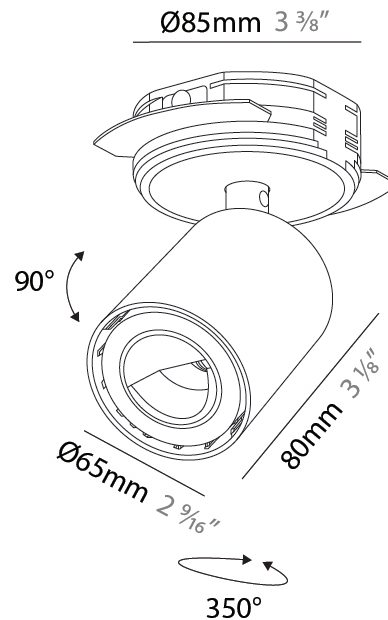

1. To build a product code in our configurator select the specify button on the base model # product page
2. To build a manual product code on this datasheet choose from the options listed below in blue font and add the suffix to the base model #

GENERAL

Series: Oiko Pro In
Brand: Prolicht
Division: Architectural
Mounting Type: Trimless
Mounting Location: Ceiling
Subcategory: Wallwash

PHYSICAL

Shape: Cylinder
Diameter (mm): 65
Diameter (in): 2 ⁹/₁₆
Height (mm): 120
Depth (mm): 50
Height (in): 4 ³/₄
Depth (in): 1 ¹⁵/₁₆
Ceiling Thickness (mm): 10 - 25
Ceiling Thickness (in): 1/16" - 1 3/16"
Light Distribution: Adjustable / Direct
Fixture Finish: SSR / BKV / CWI / CRY / HAB / UFT / ITA / RUA / FTG / MYG / LOD / PUS / FRO / FUP / KIA / POP / BLS / SPG / MEY / GOH / GUM / CHC / COM / ABZ / JAG / OBR / MOS / ROR
Fixture Material: Aluminum
Cut-out Measurements: 86mm / 3 3/8"

ELECTRICAL

Lamp Type: LED
Input Wattage (W): 19.1
Total Output Wattage (W): 17.3
Driver Included: No
Driver Location: Remote
Driver Type: Constant Current - Universal
Driver Class: Class 2
Input Voltage (V): 120 - 277
Constant Current (MA): 500

LED

Number of LEDs: 1
Color Temperature (°K): 2700 / 3000 / 3500 / 4000
Max. Delivered Lumen (lm): 1624 / 1632 / 1708 / 1724
Nominal Lumen (lm): 2040 / 2050 / 2146 / 2166
CRI: >90 CRI
Lamp Life (hrs): 50000

OPTICAL

Adjustability: Rotational 350°; Tilt 90°

RATINGS AND CERTIFICATIONS

Certified By: CSA Certified to UL and CSA Standards
IP rating: IP20