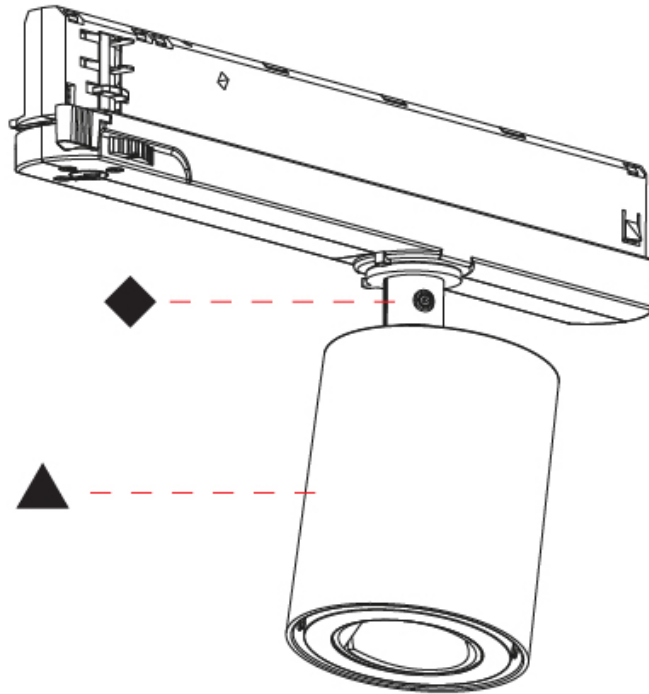

PROJECT _____

TYPE _____

SPECIFIER _____

QUANTITY _____

DATE _____

A