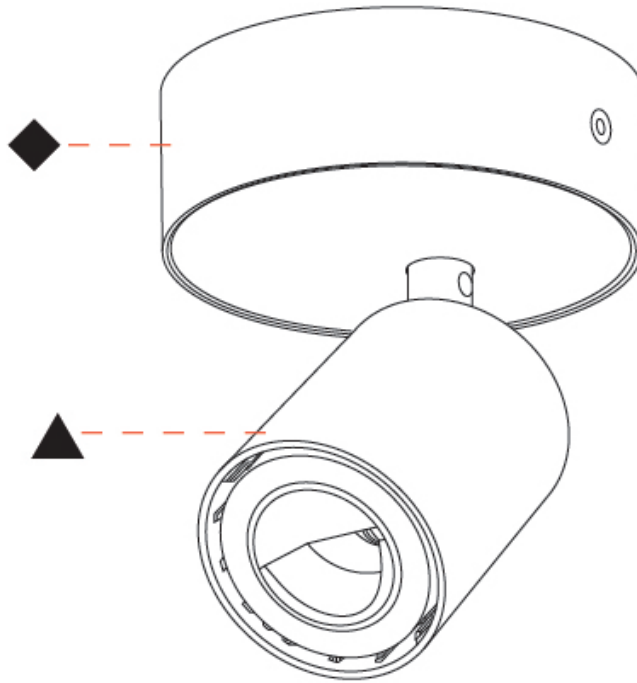

A3D347-

PROJECT _____

TYPE _____

SPECIFIER _____

QUANTITY _____

DATE _____

A